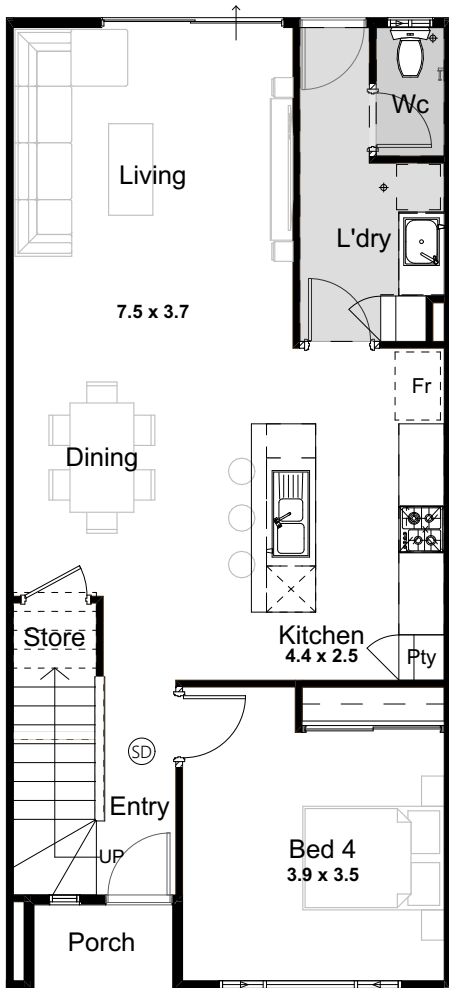

Courtyard

Design:
Reflection
PROMO

Model: 4001 MK3P
Facade: V1
Spec: Essentials