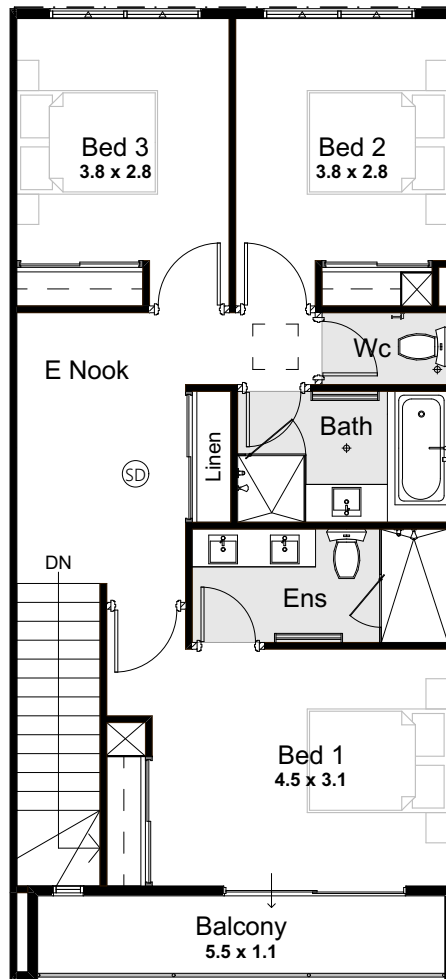

Courtyard

Design:
Reflection
PROMO

Model: 4001 MK3P
Facade: V1
Spec: Essentials